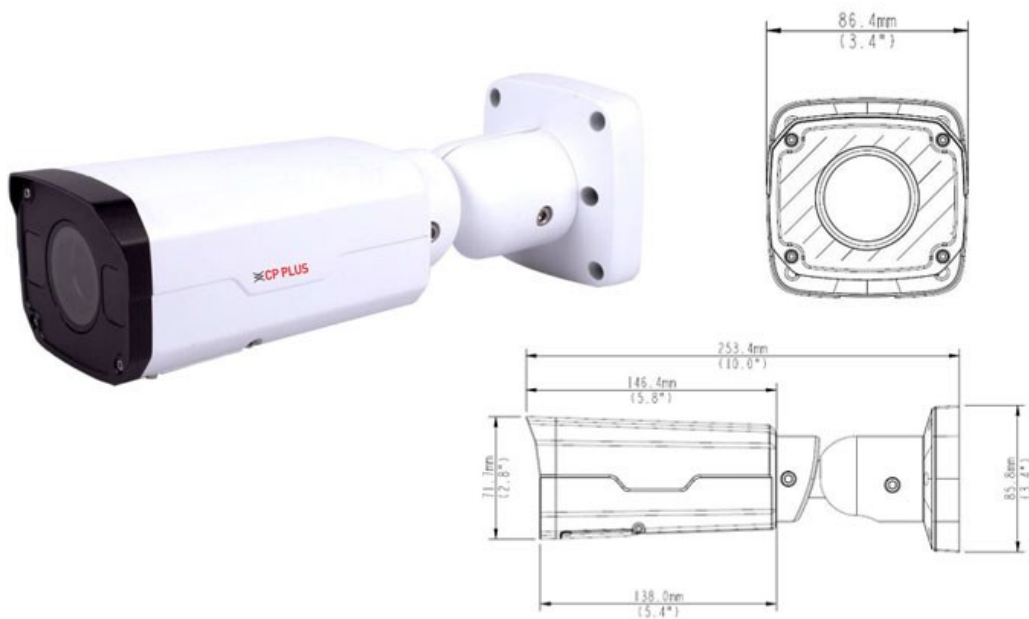

CP- VNC-T41ZR3-MD**4MP Full HD WDR Array Bullet Camera - 30Mtr.****INDIGO****Main Features**

- 1/3" 4MP PS CMOS Image Sensor
- Max 20fps@4MP
- Ultra H.265, H.265, H.264, MJPEG Triple-stream encoding
- Support WDR, Day/Night (ICR), 2D/3D-DNR, ROI, AWB, AGC, BLC, HLC
- 2.8~12mm Motorized Lens
- IR Range of 30 Mtrs, Micro SD, IP67, PoE
- Supports Instastream technology, save disk space and bandwidth upto 70%
- Mobile Software: Android, iOS
- CMS Software: IVMS

**Instastream****CE FC** **RoHS**
COMPLIANT

CP- VNC-T41ZR3-MD**4MP Full HD WDR Array Bullet Camera - 30Mtr.****Feature**

Image Sensor
Minimum Illumination
Shutter Speed
White Balance
Lens
Gain Control (AGC)
Angle of View
S/N Ratio
Video Compression
Back Light Compensation
Video Streaming
Frame Rate
Motion detection
Privacy Mask
ICR
ROI
WDR
Protocol
Ethernet
OSD
IR
Micro SD
Operating Temperature
Humidity
Power Source
Power Consumption
Weatherproof Standard
Dimension
Weight

Specification

1/3" 4MP Progressive scan CMOS
Colour: 0.02 Lux (F1.6, AGC ON), 0 Lux with IR on
Auto/Manual, 1/6~1/100000 s
Auto/Manual
2.8~12mm Motorized Lens
Auto/Manual
91.0°~27°(H), 54.4°~13.7°(V), 118.3°~33.2°(O)
>52dB
Ultra H.265, H.265, H.264, MJPEG
BLC/ HLC
Triple
Main Stream: 4MP (2048x1520): Max. 20fps; Sub Stream: 720P (1280x720): Max. 30fps; Third Stream: D1 (704x576): Max. 30fps
Up to 4 areas
Up to 8 areas
IR-cut filter with auto switch (ICR)
Up to 2 areas
Support
IPv4, IGMP, ICMP, ARP, TCP, UDP, DHCP, RTP, RTSP, RTCP, DNS, DDNS, NTP, FTP, UPnP, HTTP, HTTPS, SMTP, SSL, SNMP, ONVIF (Profile S, Profile G), API
1 RJ45 100M Base-TX Ethernet
Up to 4 OSDs
IR Range of 30 Mtr.
MicroSD, up to 128GB
-30°C ~ +60°C (-22°F ~ 140°F)
10%~90% RH (non-condensing)
12 V DC±25%, PoE (IEEE802.3 af)
Max 6.5W
IP67
253.4mm x 86mm x 71.7mm (9.98"×3.4"×2.8")
1kg