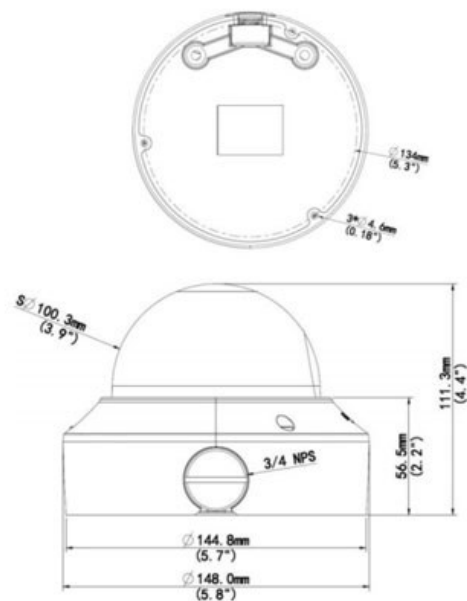

CP-VNC-V41ZR3-MD**4MP Full HD WDR Array Vandal Dome Camera - 30Mtr.****INDIGO****Main Features**

- 1/3" 4MP PS CMOS Image Sensor
- Max: 20fps@4MP
- Ultra H.265, H.265, H.264, MJPEG Triple-stream encoding
- Support WDR, Day/Night (ICR), 2D/3D-DNR, Defog, ROI, AWB, AGC, BLC, HLC
- 2.8~12 mm Motorized Lens
- IR Range of 30 Mtrs, Micro SD Card, IP67, IK10, PoE
- Supports Instastream technology, save disk space and bandwidth upto 70%
- Mobile Software: Android, iOS
- CMS Software: IVMS

**Instastream****CE FC****RoHS**
COMPLIANT

CP- VNC-V41ZR3-MD

4MP Full HD WDR Array Vandal Dome Camera - 30Mtr.

Feature

Image Sensor
Minimum Illumination
Shutter Speed
White Balance
Lens
Gain Control (AGC)
Angle of View
Video Compression
Back Light Compensation
Video Streaming
Frame Rate
Motion detection
Privacy Mask
ICR
ROI
WDR
Protocol
Ethernet
OSD
IR
Micro SD
Special Features
Operating Temperature
Humidity
Power Source
Power Consumption
Weatherproof Standard
Dimension
Weight

Specification

1/3" 4MP Progressive scan CMOS
Colour: 0.01Lux (F1.6, AGC ON) 0 Lux with IR
Auto/Manual, 1~1/100000 s
Auto/Manual
2.8~12 mm Motorized Lens
Auto/Manual
91.0°~27°(H), 54.4°~13.7°(V), 118.3°~33.2° (O)
Ultra H.265, H.265, H.264, MJPEG
BLC/ HLC
Triple
Main Stream: 4MP (2592x1520): Max. 20fps; Sub Stream: 720P (1280x720): Max.20 fps; Third Stream: D1 (704x576): Max.20fps
Up to 4 areas
Up to 8 areas
IR-cut filter with auto switch (ICR)
Up to 2 areas
Support
IPv4, IGMP, ICMP, ARP, TCP, UDP, DHCP, RTP, RTSP, RTCP, DNS, DDNS, NTP, FTP, UPnP, HTTP, HTTPS, SMTP, SSL, ONVIF (Profile S, Profile G, Profile T), API
1 RJ45 10M/100M Base-TX Ethernet
Up to 4 OSDs
Array Range of 30 Mtr.
Micro SD, Up to 256 GB
Digital De-Fog
-40°C ~ +60°C (-40°F ~ 140°F)
10%~ 95% RH (non-condensing)
DC12V±25%, PoE (IEEE802.3 af)
Max 6W
IP67 & IK10
Ø148 x 111.3 mm (Ø5.8" x 4.4")
0.92 Kg