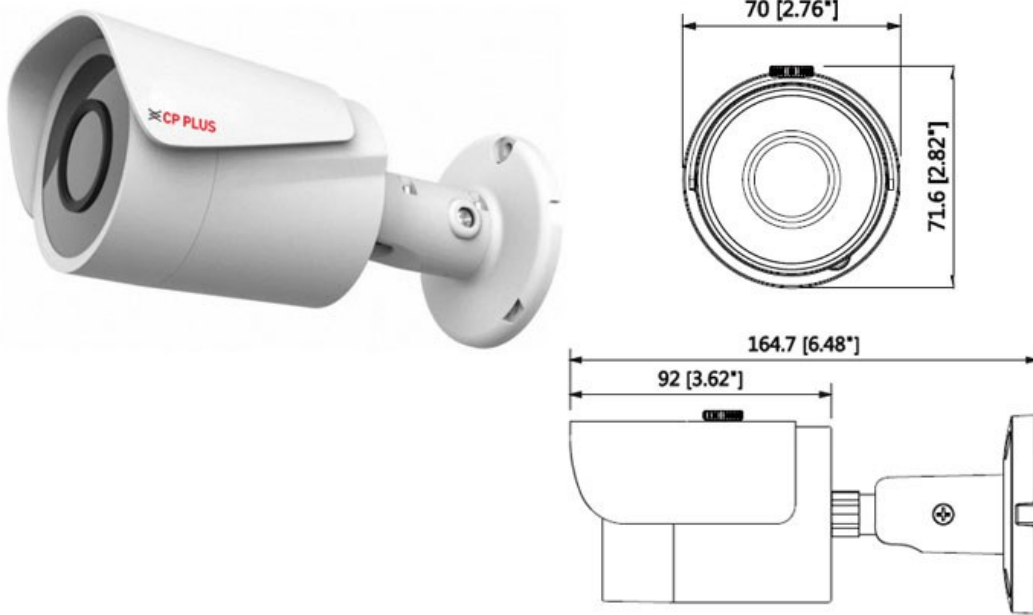

**CP- UNC-TA51L3-DS****5MP Full HD WDR IR Bullet Camera - 30Mtr.****Main Features**

- 1/2.7" 5MP PS CMOS Image Sensor
- 15fps@5MP(2592×1944) and 25/30fps@3MP(2304×1296)
- Support Starlight Function
- H.265 and H.264 triple-stream encoding
- WDR(120dB), Day/Night (ICR), 3D-DNR, ROI, AWB, AGC, BLC, HLC
- 2.8mm fixed lens (3.6mm optional)
- IR Range of 30 Mtrs, IP67, PoE
- Mobile Software: iCMOB, gCMOB
- CMS Software: KVMS Pro

## 5MP Full HD WDR IR Bullet Camera - 30Mtr.

### Specification

1/2.7" 5MP Progressive scan CMOS  
0.03Lux/F2.0( Color,1/3s,30IRE) 0.3Lux/2.0( Color,1/30s,30IRE) 0Lux/F2.0(IR on)  
2592(H) x 1944(V)  
Auto/Manual, 1/3~1/100000s  
Auto/Natural/Street Lamp/Outdoor/Manual  
2.8mm (3.6 mm optional)  
Auto/Manual  
H:96°/78°, V:70°/58°  
H.265+/H.265/H.264+/H.264  
More than 50dB  
BLC / HLC / WDR(120dB)  
5M(1 ~ 15fps), D1(1 ~ 15fps) , 720P(1 ~ 15fps)  
5MP(2592x1944)/4MP(2688x1520/2560x1440)/3MP(2304x1296)/1080P(1920x1080)/720P  
(1280x720)/ D1(704x576/704x480)/ VGA(640x480)/CIF(352x288/352x240)  
16x  
Off / On (4 Zone, Rectangle)  
Off / On (4 Area, Rectangle)  
Auto(ICR)/Color/B/W  
Off / On (4 Zone)  
H.265: 12K ~ 8448Kbps H.264: 32K ~ 10240Kbps  
HTTP; TCP; ARP; RTSP; RTP; UDP; RTCP; SMTP; FTP; DHCP; DNS; DDNS; PPPOE; IPv4/v6; SNMP;  
QoS; UPnP; NTP; ONVIF, PSIA, CGI  
Tripwire, Intrusion  
RJ-45 (10/100Base-T)  
20 Users  
IR Range of 30 Mtr.  
iPhone, iPad, Android Phone  
-30°C~+60°C , Less than 95%RH  
DC12V, PoE (IEEE 802.3af)  
<4.85W  
IP67  
Metal+ Plastic

 **CP- UNC-TA51L3-DS****5MP Full HD WDR IR Bullet Camera - 30Mtr.****Feature**

Dimension

Weight

**Specification**

Φ70mm×164.7mm(2.76"x6.49")

0.38Kg